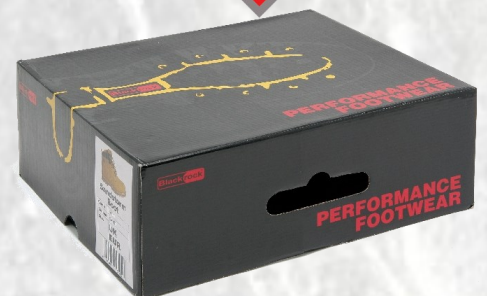

## KEY FEATURES

- Steel toecap & midsole
- Water resistant leather with padded collar
- Double density PU shock absorbent sole
- Fully moulded and removable insole
- Wide fitting
- EN20345 S3 SRC safety rating