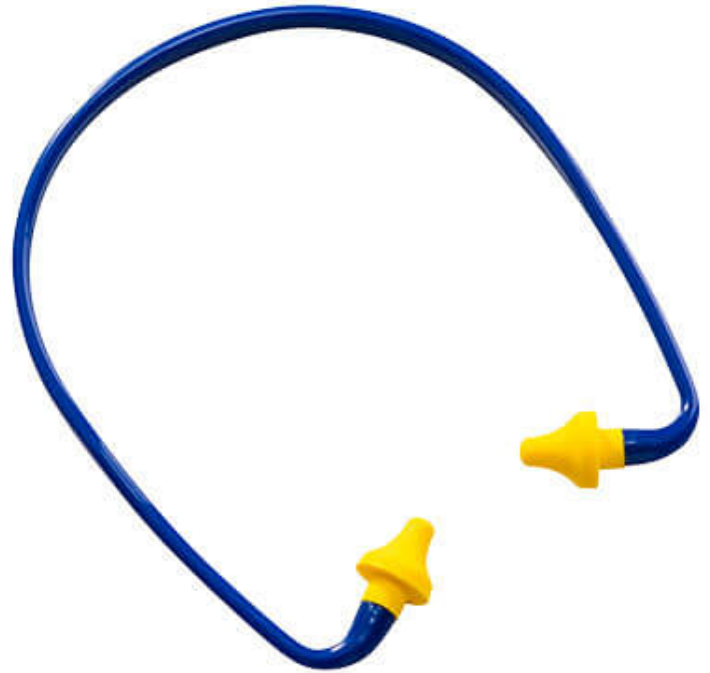

EP17 - Banded Tapered Ear Plugs

Collection: Hearing Protection

Range: Hearing Protection

Materials: Mesh with PU Foam, PP

Outer Carton: 6

Product information

Taper shaped PU foam ear plugs with PP band offer both ease and comfort, designed for quick insertion and removal. When not in use, the band can be worn around the neck to keep the ear plugs at hand when needed. Banded ear plugs to be worn with band under the chin. Replacement pods EP19 are available.

Standards

EN 352-2 (SNR 27dB)

Features

- Disposable ear plugs made from soft PU foam
- Tapered shape for easy insertion and removal
- Designed with a comfort fit
- Easy to fit
- Individually packed for vending machines
- CE certified
- CE-CAT III
- New style

EP17 - Banded Tapered Ear Plugs
Commodity Code: 3926909790

Test House

SATRA Technology Europe Ltd (Notified Body No.: NB: 2777)
Bracetown Business Park
D15 YN2P, Ireland
Cert No: 2777/13332-03/E03-01

Carton Dimensions/Weight