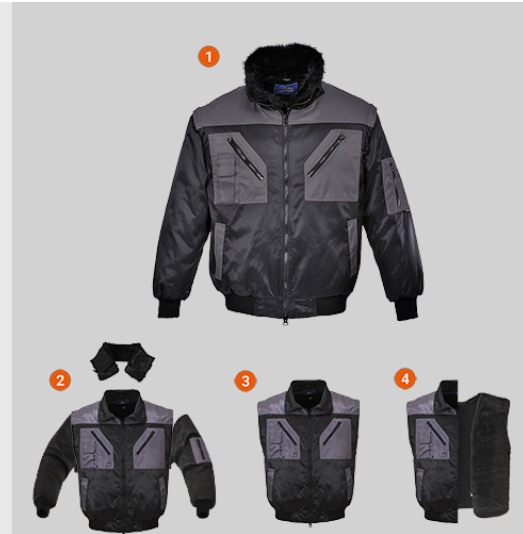

#### Product information

This contemporary, two tone jacket is stylish and practical. Versatile features include; zip out sleeves, multiple secure pockets, removable fur liner and collar. The shower proof outer fabric adds to the appeal of this all weather style.

##### Features

- High cotton content for superior comfort
- Extremely water resistant fabric finish, water beads away from fabric surface
- 50+ UPF rated fabric to block 98% of UV rays
- 6 pockets for ample storage
- Phone pocket
- Jacket can be worn four ways for multi use
- Zip out sleeves for multi use
- Two-way zip for quick and easy access
- Ribbed hem for a comfortable fit
- Ribbed cuffs for warmth and comfort