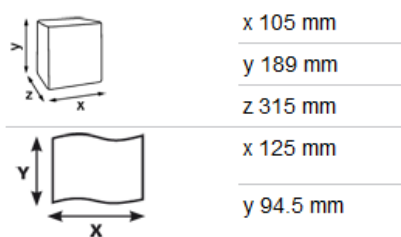

ISO9001 ISO14001

Product / Consumer pack