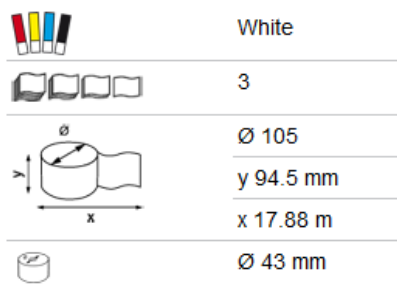

ISO9001 ISO14001

Product / Consumer pack