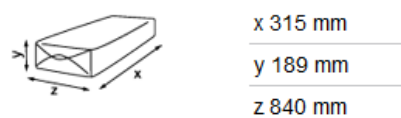

Transport pack