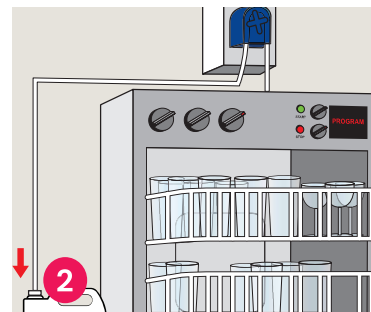

## BB129-5

Automatic Dishwashing Machines:

Place safety Sign & use the appropriate PPE as indicated in the Safety Data Sheet.

Connect the product to an electronic dosing system following the manufacturer's instructions.

Product should be added through an electronic dispenser at a ratio of 1 part to 600 parts water (1:600), depending on soiling and water hardness.

Select programme and press start.

Remove Safety Signs.

Areas for use