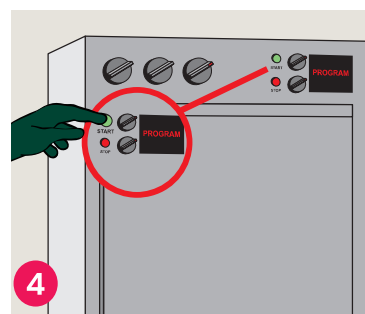

## BB129-5

Automatic Dishwashing Machines:

Place safety Sign & use the appropriate PPE as indicated in the Safety Data Sheet.

Connect the product to an electronic dosing system following the manufacturer's instructions.

Product should be added through an electronic dispenser at a ratio of 1 part to 600 parts water (1:600), depending on soiling and water hardness.

Select programme and press start.

Remove Safety Signs.

Areas for use