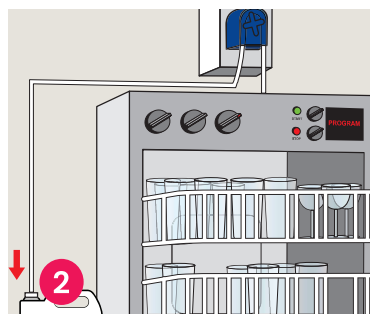

## BB129-5

Automatic Dishwashing Machines:

Place safety Sign & use the appropriate PPE as indicated in the Safety Data Sheet.

Connect the product to an electronic dosing system following the manufacturer's instructions.

Product should be added through an electronic dispenser at a ratio of 1 part to 600 parts water (1:600), depending on soiling and water hardness.

Select programme and press start.

Remove Safety Signs.

Areas for use