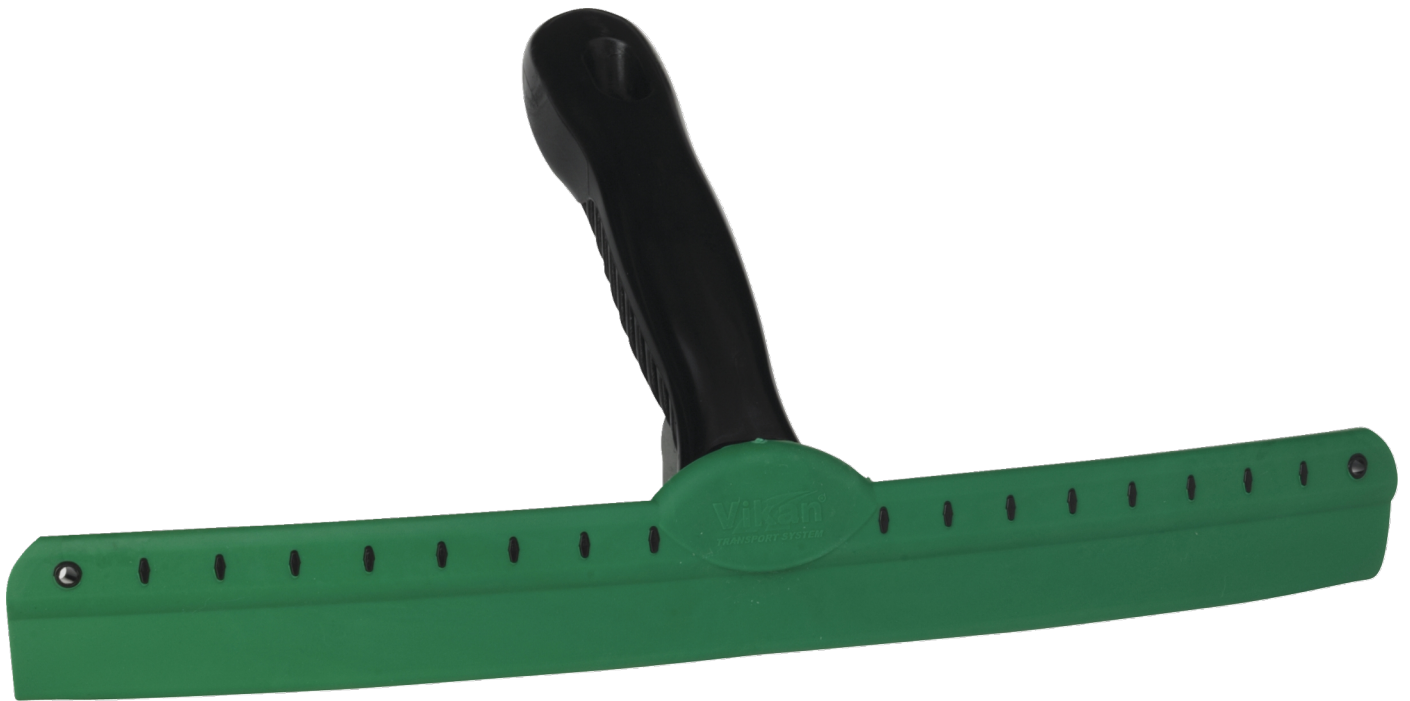

707852

Wipe-N-Shine, 350 mm, Green

Effectively removes water residue and limescale deposits from washed and painted surfaces.

Technical Data

| | |
|---|----------------|
| Item Number | 707852 |
| Material | POM SEBS |
| Suitable for Food Contact (EU 1935/2004), DoC ¹ | No |
| FDA compliant raw material (CFR 21) | No |
| Box Quantity | 6 Pcs. |
| Quantity per Pallet (80 x 120 x 200 cm) | 480 Pcs |
| Box Length | 355 mm |
| Box Width | 250 mm |
| Box Height | 210 mm |
| Length | 350 mm |
| Width | 200 mm |
| Height | 47 mm |
| Gross Weight | 0,263 kg |
| Net Weight | 0,21 kg |
| Cubik metre | 0,003337 M3 |
| Min. pH-value in usage concentration | 5 pH |
| Max. pH-value in Usage Concentration | 12 pH |
| Gtin-13 Number | 5705027078524 |
| GTIN-14 Number (Box quantity) | 15705027078521 |
| Commodity Code | 4008290090 |
| Country of origin | Denmark |