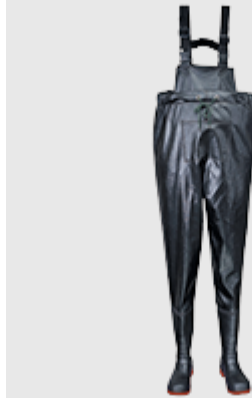

PORTWEST®

PRODUCT SPECIFICATION & TECHNICAL DATA

FW74 - Safety Chest Wader S5

Collection: Portwest™ Work

Range: Footwear

Material Upper: PVC/Nitrile

Material Outsole: PVC/Nitrile

Reference: F06

Box Quantity: 6

Product information

Heavy duty pvc/nitrile safety wader with steel toecap and steel midsole. Colour coded red outsole for easy identification of safety features.

Portwest™ Work

Complete range of styles made of polymeric materials. Durable and waterproof construction that is highly resistant to fuels, oils, grease and fats.

Footwear

Innovation, quality components, styling and expert construction define the Portwest footwear collections.

Standards

EN ISO 20345:2011 S5