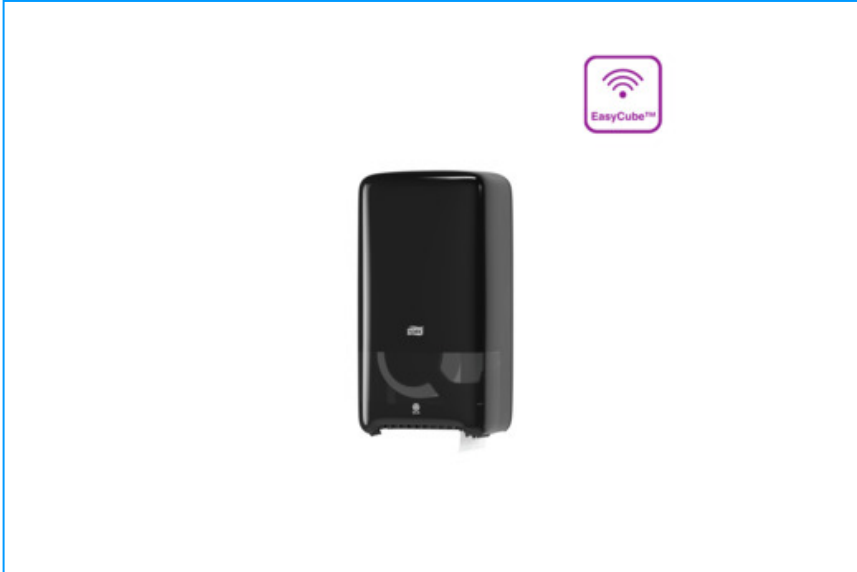

Tork Twin Mid-size Toilet Roll Dispenser

Article	557508
Material	Plastic
System	T6 - Compact toilet system
Height	344 mm
Width	184 mm
Depth	140 mm
Colour	Black

The Tork Twin Mid-size Toilet Roll Dispenser in Elevation Design is ideal for medium- to high-traffic washrooms with high focus on guest satisfaction. It ensures high efficiency and that toilet paper is always available for guests by holding up to six times more paper than two conventional toilet rolls. Elevation dispensers have a functional and modern design that makes a lasting impression on your guests.

www.tork.co.uk

- Automatic roll shift that makes it easy for guests to access the new roll
- Empty cores remain inside the dispenser to avoid waste on the floor
- Compact dispenser saves space

Shipping data			
	Consumer unit	Transport unit	Pallet
EAN	7322540382129	7322540366747	7322540749021
Pieces	1	4	108
Consumer units	-	4	108
Height	358 mm	373 mm	1280 mm
Width	147 mm	303 mm	1000 mm
Length	191 mm	391 mm	1200 mm
Volume	10.1 dm ³	44.2 dm ³	1.2 m ³
Net weight	984 g	3.9 kg	106.27 kg
Gross weight	1194 g	5.2 kg	140.02 kg
Packing material	Carton	Carton	-