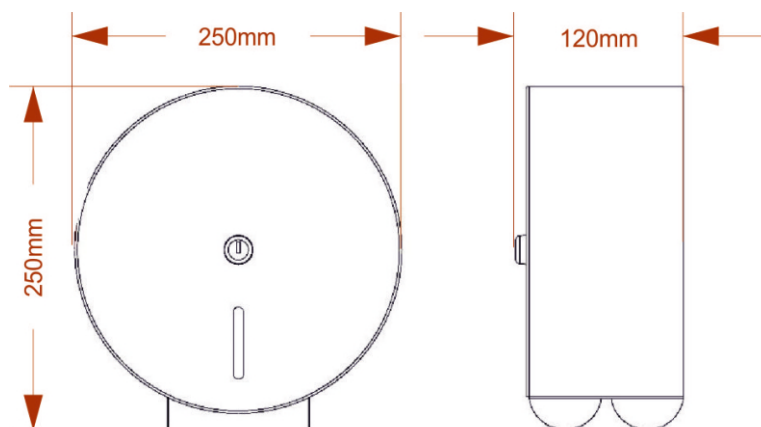

PLH40MPS

Polished Stainless 10" Round Jumbo Dispenser

Product Features:

- Dispenses Mini Jumbo Toilet Tissue Paper
- Polished Stainless Steel Lacquered Finish
- Standard 2¼ inch core / 3 inch available
- Key Lockable
- Full Backplate

Manufactured in the UK

Mini Jumbo toilet tissue dispenser that is key lockable and hinged for easy access to replace the existing roll. It will accommodate a standard mini jumbo roll and has a level indicator to ensure paper is always convenient to monitor.

The unit features a full back plate and has a functional locking system using a T-Bar lock and 118 key. This lock and key operation accomplishes smooth engagement between the cover and back plate fashioning a user friendly product.

The dispenser is manufactured in a polished stainless steel.

Product Dimensions:

Height: 250mm Width: 250mm Depth: 120mm Weight: 1.7Kg Capacity: 250mm Roll