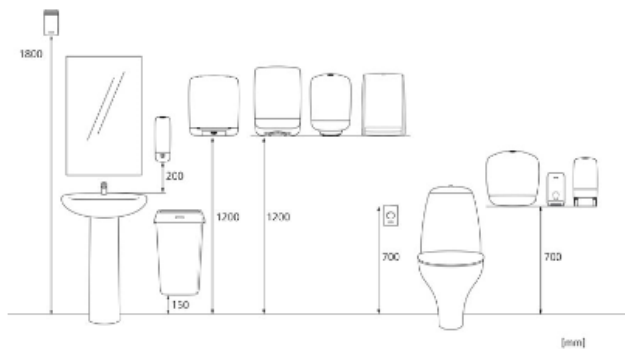

Katrin Inclusive System Towel Dispenser - Black

92025

- A full range of Katrin hand drying roll tissue qualities available
- The cover opens upwards for easy refilling
- Inserting a roll into the dispenser is done by simply letting the paper drop freely, pulling it until the marked line, and closing the cover
- The fully opening cutting mechanism is easily accessible and simple to clean
- When paper is not visible, there is an easy-to-use PUSH bar for paper feeding
- Braille instructions are provided for visually impaired on the PUSH bar
- Controlled consumption, minimum resistance to draw and high capacity: 420 - 800 sheets per roll depending on quality
- The lock can be used with or without a key
- The whole roll is always used. Almost fully used rolls automatically drop into the stub roll position when the roll has a diameter of approximately 7.5 cm
- The empty cores can simply be pulled out side wards from the back of the dispenser and recycled
- Main raw materials of major plastic parts and lock: ABS (Acrylonitrile butadiene styrene), PC (polycarbonate), POM (polyoxymethylene)
- Paper consumption is easy to control, thanks to the transparent side panels
- Katrin Inclusive Dispensers are quality checked by Bureau Veritas for performance, durability, Hazardous substances, Workmanship, Controlled production
- Katrin Inclusive dispensers are resistant to high temperatures and have been tested by Bureau Veritas Consumer Products Services to prove that they conform to the UL 94 flammability standard

ISO9001 

Product / Consumer pack

x 335 mm
y 403 mm
z 216 mm

Black

3.202 kg

Transport pack

x 422 mm
y 236 mm
z 340 mm

1

3.827 kg

6414300092025

Transport pallet

x 800 mm
y 1280 mm
z 1200 mm

30

139.96 kg

6414300092032

Measurements and installing